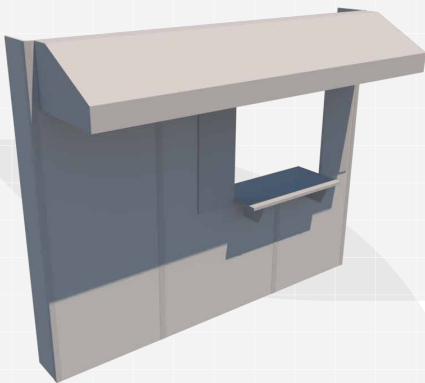

BACKDROPS

BD10-001

10 Feet Backdrop
10' (W) x 12" (D) x 8' (H)

BACKDROPS

BD10-002

10 Feet Backdrop with layers
10' (W) x 16" (D) x 8' (H)

BACKDROPS

BD10-003

10 Feet Backdrop with columns
115" (W) x 12" (D) x 8' (H)

BACKDROPS

BD10-004

10 Feet Cubical Backdrop 01 (Modular)
10' (W) x 12" (D) x 8' (H)

BACKDROPS

BD10-005

10 Feet Backdrop with window and awning.
10' (W) x 38" (D) x 8' (H)

BACKDROPS

BD10-006

10 Feet Backdrop with top ledge and lights
115" (W) x 1' (D) x 8' (H)

BACKDROPS

BD10-007

10 Feet Backdrop with top ledge, shelves and lights.

10' (W) x 12" (D) x 8' (H)

BACKDROPS

BD10-008

10 Feet Backdrop with top ledge, shelves and storage

115" (W) x 21" (D) x 8' (H)

BACKDROPS

BD04-001

4 Feet Flat Backdrop with Standee Bases

4' (W) x 16" (D) x 8' (H)

BACKDROPS