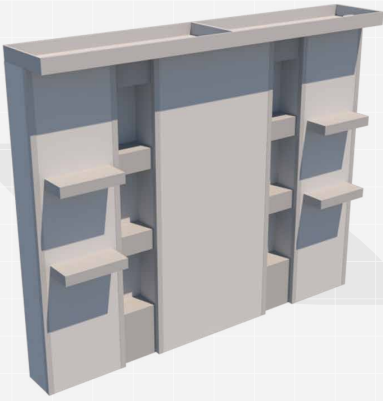

BACKDROPS

BD10-001

10 Feet Backdrop
10' (W) x 12" (D) x 8' (H)

BACKDROPS

BD10-002

10 Feet Backdrop with layers
10' (W) x 16" (D) x 8' (H)

BACKDROPS

BD10-003

10 Feet Backdrop with columns
115" (W) x 12" (D) x 8' (H)

BACKDROPS

BD10-004

10 Feet Cubical Backdrop 01 (Modular)
10' (W) x 12" (D) x 8' (H)

BACKDROPS

BD10-005

10 Feet Backdrop with window and awning.
10' (W) x 38" (D) x 8' (H)

BACKDROPS

BD10-006

10 Feet Backdrop with top ledge and lights
115" (W) x 1' (D) x 8' (H)

BACKDROPS

BD10-007

10 Feet Backdrop with top ledge, shelves and lights.

10' (W) x 12" (D) x 8' (H)

BACKDROPS

BD10-008

10 Feet Backdrop with top ledge, shelves and storage

115" (W) x 21" (D) x 8' (H)

BACKDROPS

BD04-001

4 Feet Flat Backdrop with Standee Bases

4' (W) x 16" (D) x 8' (H)

BACKDROPS