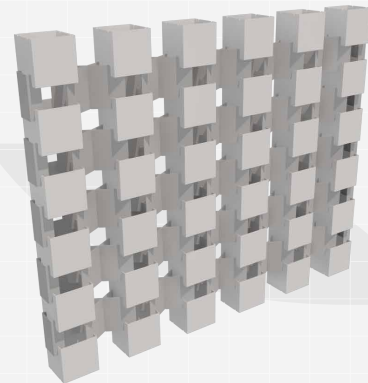

BACKDROPS

BD10-001

10 Feet Backdrop
10' (W) x 12" (D) x 8' (H)

BACKDROPS

BD10-002

10 Feet Backdrop with layers
10' (W) x 16" (D) x 8' (H)

BACKDROPS

BD10-003

10 Feet Backdrop with columns
115" (W) x 12" (D) x 8' (H)

BACKDROPS

BD10-004

10 Feet Cubical Backdrop 01 (Modular)
10' (W) x 12" (D) x 8' (H)

BACKDROPS

BD10-005

10 Feet Backdrop with window and awning.
10' (W) x 38" (D) x 8' (H)

BACKDROPS

BD10-006

10 Feet Backdrop with top ledge and lights
115" (W) x 1' (D) x 8' (H)

BACKDROPS

BD10-007

10 Feet Backdrop with top ledge, shelves and lights.

10' (W) x 12" (D) x 8' (H)

BACKDROPS

BD10-008

10 Feet Backdrop with top ledge, shelves and storage

115" (W) x 21" (D) x 8' (H)

BACKDROPS

BD04-001

4 Feet Flat Backdrop with Standee Bases

4' (W) x 16" (D) x 8' (H)

BACKDROPS